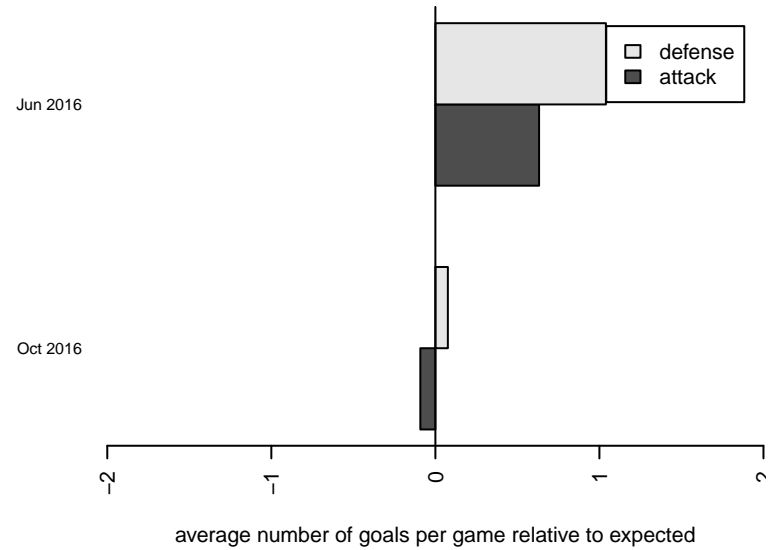

# PacNW Gold G02

Pacific Northwest SC  
Tukwila, WA  
G02 total strength=1553  
attack=20.95 defense=8.8  
fall league = RCL G02 8th G Fall

alt names used:  
PacNW 8 G02 Gold  
PacNW G02 Gold

Venues played:  
2016 Rainier Challenge Samba U15  
2016 RCL G02 8th G Fall

**PacNW Gold G02**  
Dots are actual minus expected GF (blue circles) and GA (red triangles).  
Blue line is smoothed change in attack strength. Red is smoothed change in defense strength.

**attack and defense variance (black dot)  
relative to other teams  
and top 10 in region**

**attack and defense rating  
relative to others at age  
and all opponents in last 13 months**

**Performance relative to 13 month average**

**Performance relative to 13 month average**

<b>date</b>	<b>home</b>		<b>away</b>		<b>venue</b>	<b>pred.home</b>	<b>pred.away</b>
2016-11-04	WPFC Black G02	3	PacNW Gold G02	1	2016 RCL G02 8th G Fall	1.42	2.67
2016-10-30	PacNW Gold G02	0	Eastside FC Red G02	0	2016 RCL G02 8th G Fall	0.93	3.14
2016-10-23	Three Rivers SC Black G02	4	PacNW Gold G02	1	2016 RCL G02 8th G Fall	3.03	0.97
2016-10-09	PacNW Gold G02	3	Kent United Green G02	4	2016 RCL G02 8th G Fall	2.06	1.82
2016-10-02	Blackhills FC Black G02	3	PacNW Gold G02	1	2016 RCL G02 8th G Fall	3.31	1.40
2016-09-25	Crossfire Premier A G02	6	PacNW Gold G02	0	2016 RCL G02 8th G Fall	3.43	0.85
2016-09-17	PacNW Gold G02	4	Harbor Premier 8 G02	1	2016 RCL G02 8th G Fall	3.65	0.69
2016-06-19	PacNW Gold G02	0	WA Rush G02	2	2016 Rainier Challenge Samba U15	1.04	3.35
2016-06-18	PacNW Gold G02	1	MVP Marauders Navy G02	0	2016 Rainier Challenge Samba U15	1.18	1.26
2016-06-18	WA Rush G02	2	PacNW Gold G02	4	2016 Rainier Challenge Samba U15	3.35	1.04
2016-06-17	PacNW Gold G02	3	Harbor Premier Green G02	2	2016 Rainier Challenge Samba U15	2.21	2.19