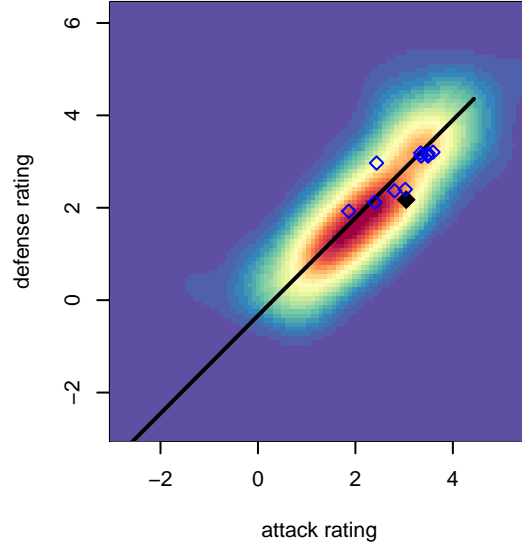

**attack and defense rating
relative to others at age
and all opponents in last 13 months**