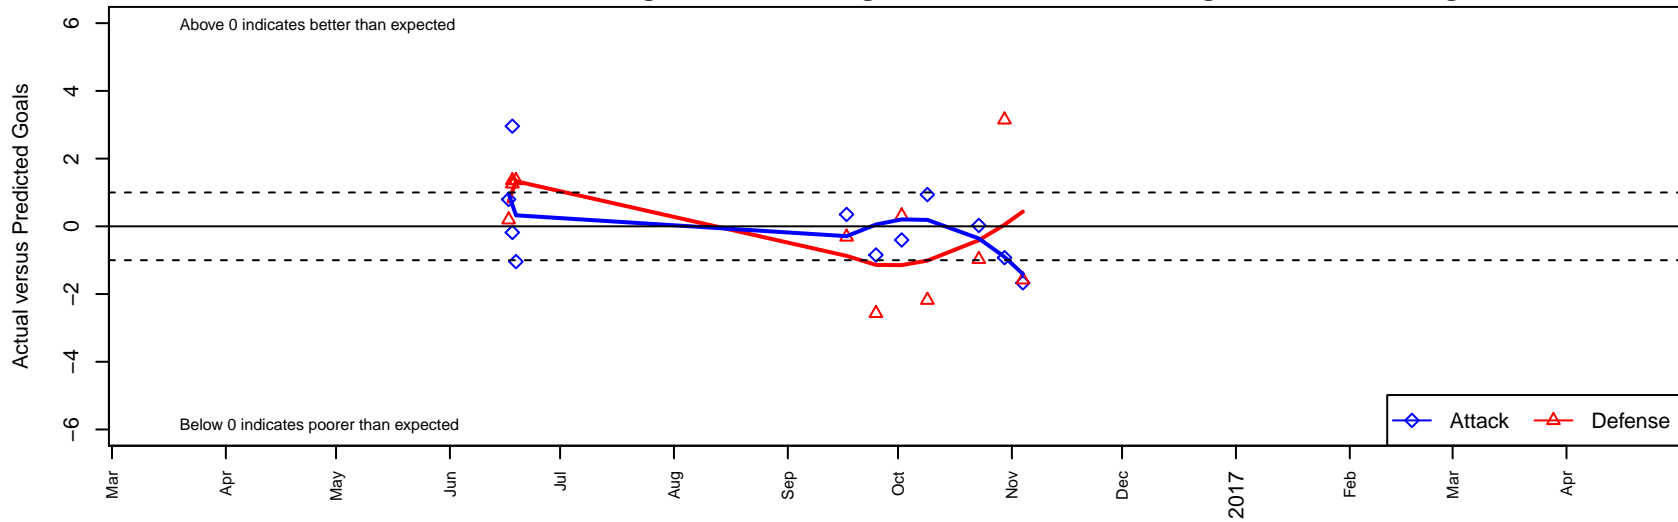

# PacNW Gold G02

Pacific Northwest SC  
Tukwila, WA  
G02 total strength=1553  
attack=20.95 defense=8.8  
fall league = RCL G02 8th G Fall

alt names used:  
PacNW 8 G02 Gold  
PacNW G02 Gold

Venues played:  
2016 Rainier Challenge Samba U15  
2016 RCL G02 8th G Fall

**PacNW Gold G02**  
Dots are actual minus expected GF (blue circles) and GA (red triangles).  
Blue line is smoothed change in attack strength. Red is smoothed change in defense strength.

**attack and defense variance (black dot)  
relative to other teams  
and top 10 in region**

**attack and defense rating  
relative to others at age  
and all opponents in last 13 months**

**Performance relative to 13 month average**

**Performance relative to 13 month average**

<b>date</b>	<b>home</b>		<b>away</b>		<b>venue</b>	<b>pred.home</b>	<b>pred.away</b>
2016-11-04	WPFC Black G02	3	PacNW Gold G02	1	2016 RCL G02 8th G Fall	1.42	2.67
2016-10-30	PacNW Gold G02	0	Eastside FC Red G02	0	2016 RCL G02 8th G Fall	0.93	3.14
2016-10-23	Three Rivers SC Black G02	4	PacNW Gold G02	1	2016 RCL G02 8th G Fall	3.03	0.97
2016-10-09	PacNW Gold G02	3	Kent United Green G02	4	2016 RCL G02 8th G Fall	2.06	1.82
2016-10-02	Blackhills FC Black G02	3	PacNW Gold G02	1	2016 RCL G02 8th G Fall	3.31	1.40
2016-09-25	Crossfire Premier A G02	6	PacNW Gold G02	0	2016 RCL G02 8th G Fall	3.43	0.85
2016-09-17	PacNW Gold G02	4	Harbor Premier 8 G02	1	2016 RCL G02 8th G Fall	3.65	0.69
2016-06-19	PacNW Gold G02	0	WA Rush G02	2	2016 Rainier Challenge Samba U15	1.04	3.35
2016-06-18	PacNW Gold G02	1	MVP Marauders Navy G02	0	2016 Rainier Challenge Samba U15	1.18	1.26
2016-06-18	WA Rush G02	2	PacNW Gold G02	4	2016 Rainier Challenge Samba U15	3.35	1.04
2016-06-17	PacNW Gold G02	3	Harbor Premier Green G02	2	2016 Rainier Challenge Samba U15	2.21	2.19