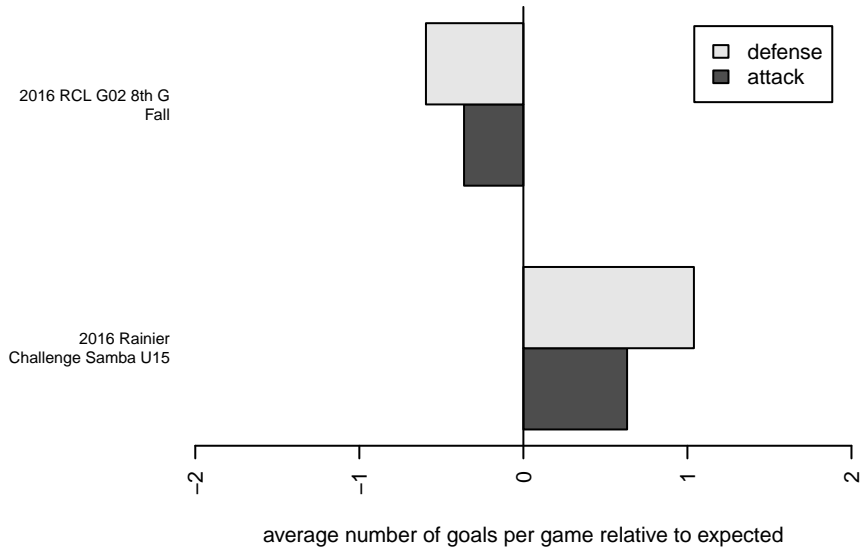

# PacNW Gold G02

Pacific Northwest SC  
Tukwila, WA  
G02 total strength=1553  
attack=20.95 defense=8.8  
fall league = RCL G02 8th G Fall

alt names used:  
PacNW 8 G02 Gold  
PacNW G02 Gold

Venues played:  
2016 Rainier Challenge Samba U15  
2016 RCL G02 8th G Fall

**PacNW Gold G02**  
Dots are actual minus expected GF (blue circles) and GA (red triangles).  
Blue line is smoothed change in attack strength. Red is smoothed change in defense strength.

**attack and defense variance (black dot)  
relative to other teams  
and top 10 in region**

**attack and defense rating  
relative to others at age  
and all opponents in last 13 months**

**Performance relative to 13 month average**

**Performance relative to 13 month average**

<b>date</b>	<b>home</b>		<b>away</b>		<b>venue</b>	<b>pred.home</b>	<b>pred.away</b>
2016-11-04	WPFC Black G02	3	PacNW Gold G02	1	2016 RCL G02 8th G Fall	1.42	2.67
2016-10-30	PacNW Gold G02	0	Eastside FC Red G02	0	2016 RCL G02 8th G Fall	0.93	3.14
2016-10-23	Three Rivers SC Black G02	4	PacNW Gold G02	1	2016 RCL G02 8th G Fall	3.03	0.97
2016-10-09	PacNW Gold G02	3	Kent United Green G02	4	2016 RCL G02 8th G Fall	2.06	1.82
2016-10-02	Blackhills FC Black G02	3	PacNW Gold G02	1	2016 RCL G02 8th G Fall	3.31	1.40
2016-09-25	Crossfire Premier A G02	6	PacNW Gold G02	0	2016 RCL G02 8th G Fall	3.43	0.85
2016-09-17	PacNW Gold G02	4	Harbor Premier 8 G02	1	2016 RCL G02 8th G Fall	3.65	0.69
2016-06-19	PacNW Gold G02	0	WA Rush G02	2	2016 Rainier Challenge Samba U15	1.04	3.35
2016-06-18	PacNW Gold G02	1	MVP Marauders Navy G02	0	2016 Rainier Challenge Samba U15	1.18	1.26
2016-06-18	WA Rush G02	2	PacNW Gold G02	4	2016 Rainier Challenge Samba U15	3.35	1.04
2016-06-17	PacNW Gold G02	3	Harbor Premier Green G02	2	2016 Rainier Challenge Samba U15	2.21	2.19