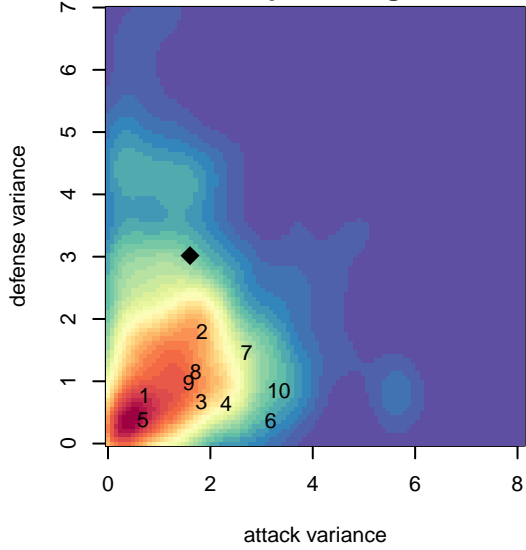

# PacNW Gold G02

Pacific Northwest SC  
Tukwila, WA  
G02 total strength=1553  
attack=20.95 defense=8.8  
fall league = RCL G02 8th G Fall

alt names used:  
PacNW 8 G02 Gold  
PacNW G02 Gold

Venues played:  
2016 Rainier Challenge Samba U15  
2016 RCL G02 8th G Fall

**PacNW Gold G02**  
Dots are actual minus expected GF (blue circles) and GA (red triangles).  
Blue line is smoothed change in attack strength. Red is smoothed change in defense strength.

**attack and defense variance (black dot)  
relative to other teams  
and top 10 in region**