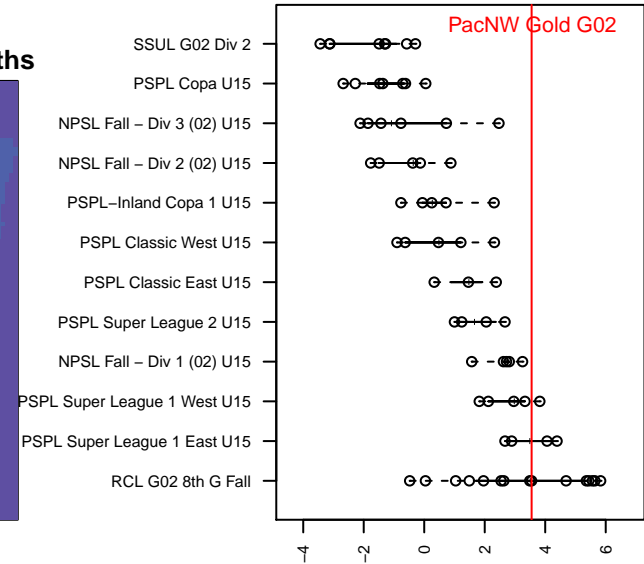

# PacNW Gold G02

Pacific Northwest SC  
Tukwila, WA  
G02 total strength=1553  
attack=20.95 defense=8.8  
fall league = RCL G02 8th G Fall

alt names used:  
PacNW 8 G02 Gold  
PacNW G02 Gold

Venues played:  
2016 Rainier Challenge Samba U15  
2016 RCL G02 8th G Fall

**PacNW Gold G02**  
Dots are actual minus expected GF (blue circles) and GA (red triangles).  
Blue line is smoothed change in attack strength. Red is smoothed change in defense strength.

**attack and defense variance (black dot)  
relative to other teams  
and top 10 in region**

**attack and defense rating  
relative to others at age  
and all opponents in last 13 months**

**Performance relative to 13 month average**

**Performance relative to 13 month average**

<b>date</b>	<b>home</b>		<b>away</b>		<b>venue</b>	<b>pred.home</b>	<b>pred.away</b>
2016-11-04	WPFC Black G02	3	PacNW Gold G02	1	2016 RCL G02 8th G Fall	1.42	2.67
2016-10-30	PacNW Gold G02	0	Eastside FC Red G02	0	2016 RCL G02 8th G Fall	0.93	3.14
2016-10-23	Three Rivers SC Black G02	4	PacNW Gold G02	1	2016 RCL G02 8th G Fall	3.03	0.97
2016-10-09	PacNW Gold G02	3	Kent United Green G02	4	2016 RCL G02 8th G Fall	2.06	1.82
2016-10-02	Blackhills FC Black G02	3	PacNW Gold G02	1	2016 RCL G02 8th G Fall	3.31	1.40
2016-09-25	Crossfire Premier A G02	6	PacNW Gold G02	0	2016 RCL G02 8th G Fall	3.43	0.85
2016-09-17	PacNW Gold G02	4	Harbor Premier 8 G02	1	2016 RCL G02 8th G Fall	3.65	0.69
2016-06-19	PacNW Gold G02	0	WA Rush G02	2	2016 Rainier Challenge Samba U15	1.04	3.35
2016-06-18	PacNW Gold G02	1	MVP Marauders Navy G02	0	2016 Rainier Challenge Samba U15	1.18	1.26
2016-06-18	WA Rush G02	2	PacNW Gold G02	4	2016 Rainier Challenge Samba U15	3.35	1.04
2016-06-17	PacNW Gold G02	3	Harbor Premier Green G02	2	2016 Rainier Challenge Samba U15	2.21	2.19